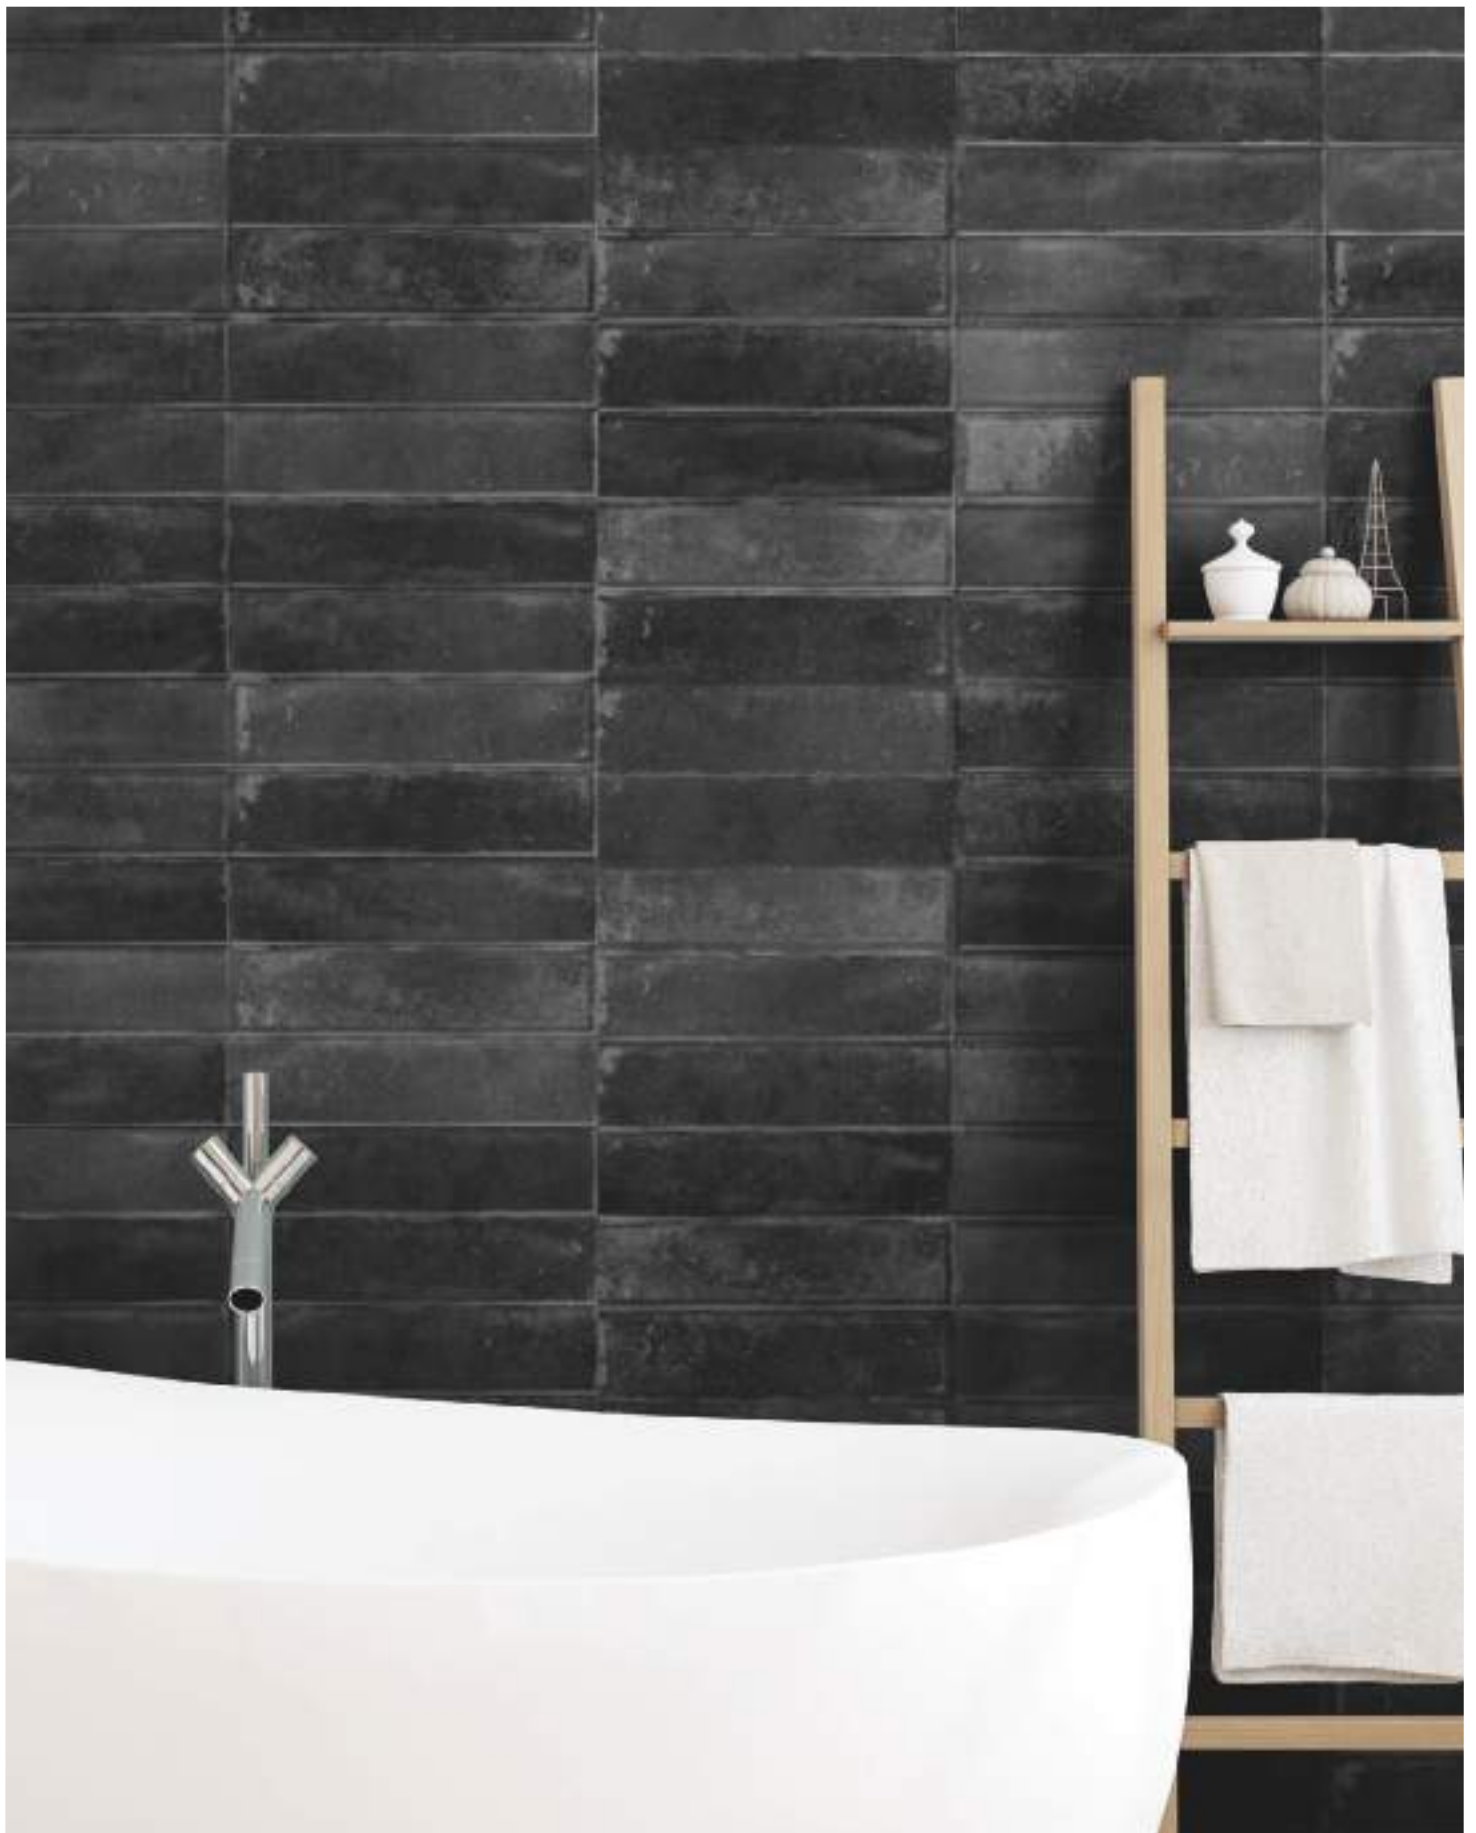

MALLORCA

▽ MALLORCA BLACK 7,5x30 cm | 3"x12"

mediterranea
LIFE IN STYLE