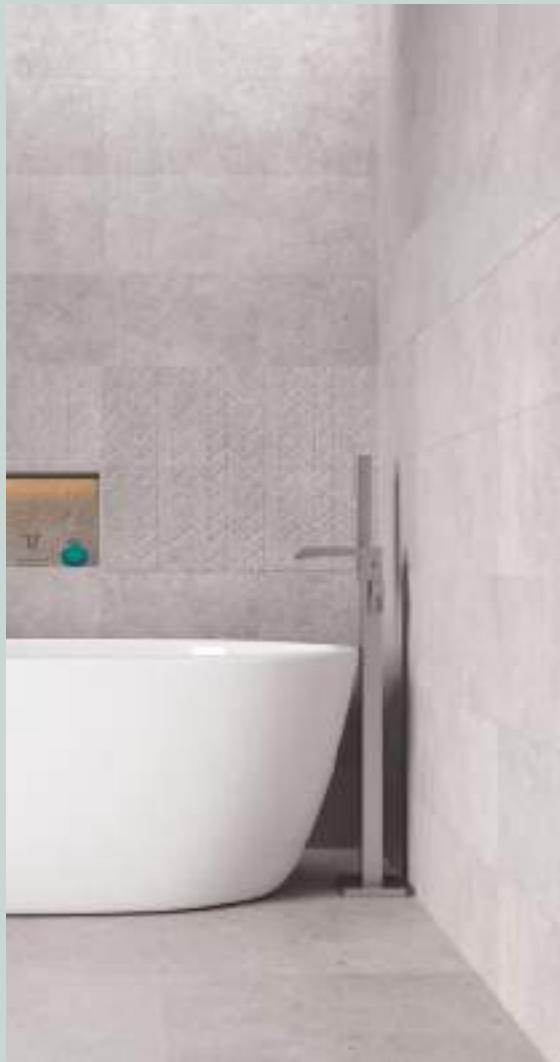

PIEZAS ESPECIALES
SPECIAL PIECES

RODAPIÉ | SKIRTING
7,5x60 cm | 3"x24"
PZRod760Luxury

COLECCIÓN | COLLECTION

architect

REVESTIMIENTO | WALL TILES

SERIES

MUNICH
ATRIO
BAKU LANCER
COVE
MAPPLE
ARRECIFE
ASTOR
GANT
JAZZ