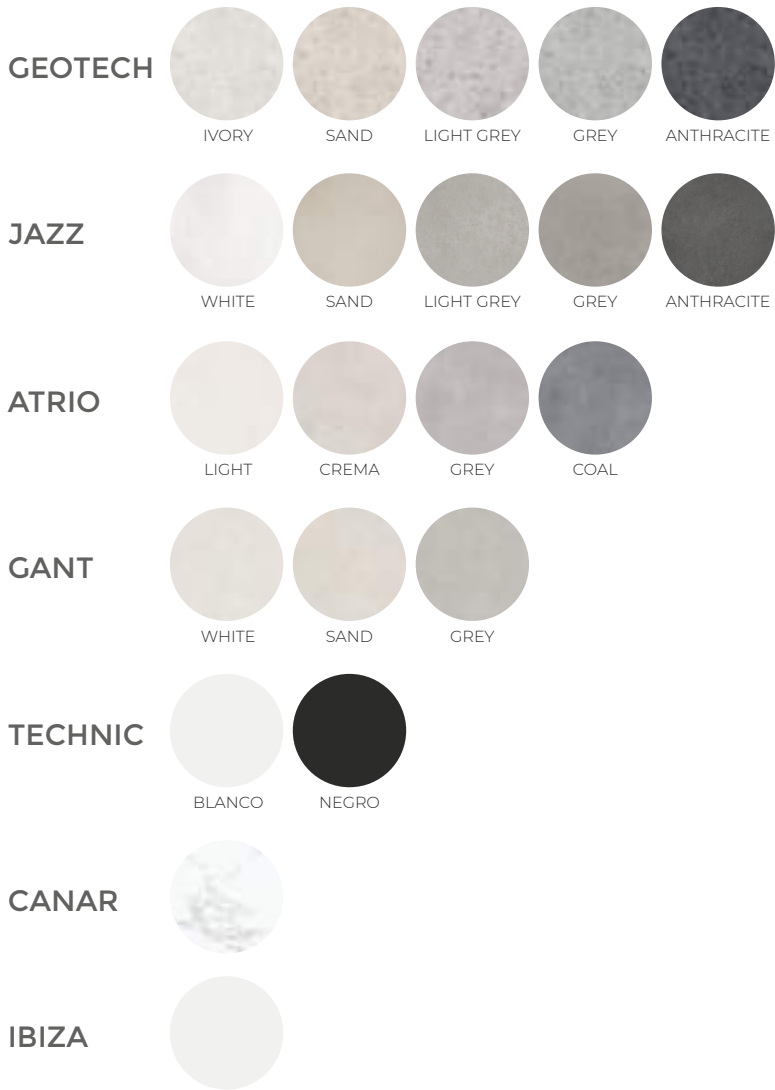

30x60 cm | 12"x24"

60x120 cm | 24"x48"

25x150 cm | 10"x59"

75x150 cm | 30"x59"

120x260 cm | 48"x103"

120x120 cm | 48"x48"

90x90 cm | 36"x36"

60x60 cm | 24"x24"