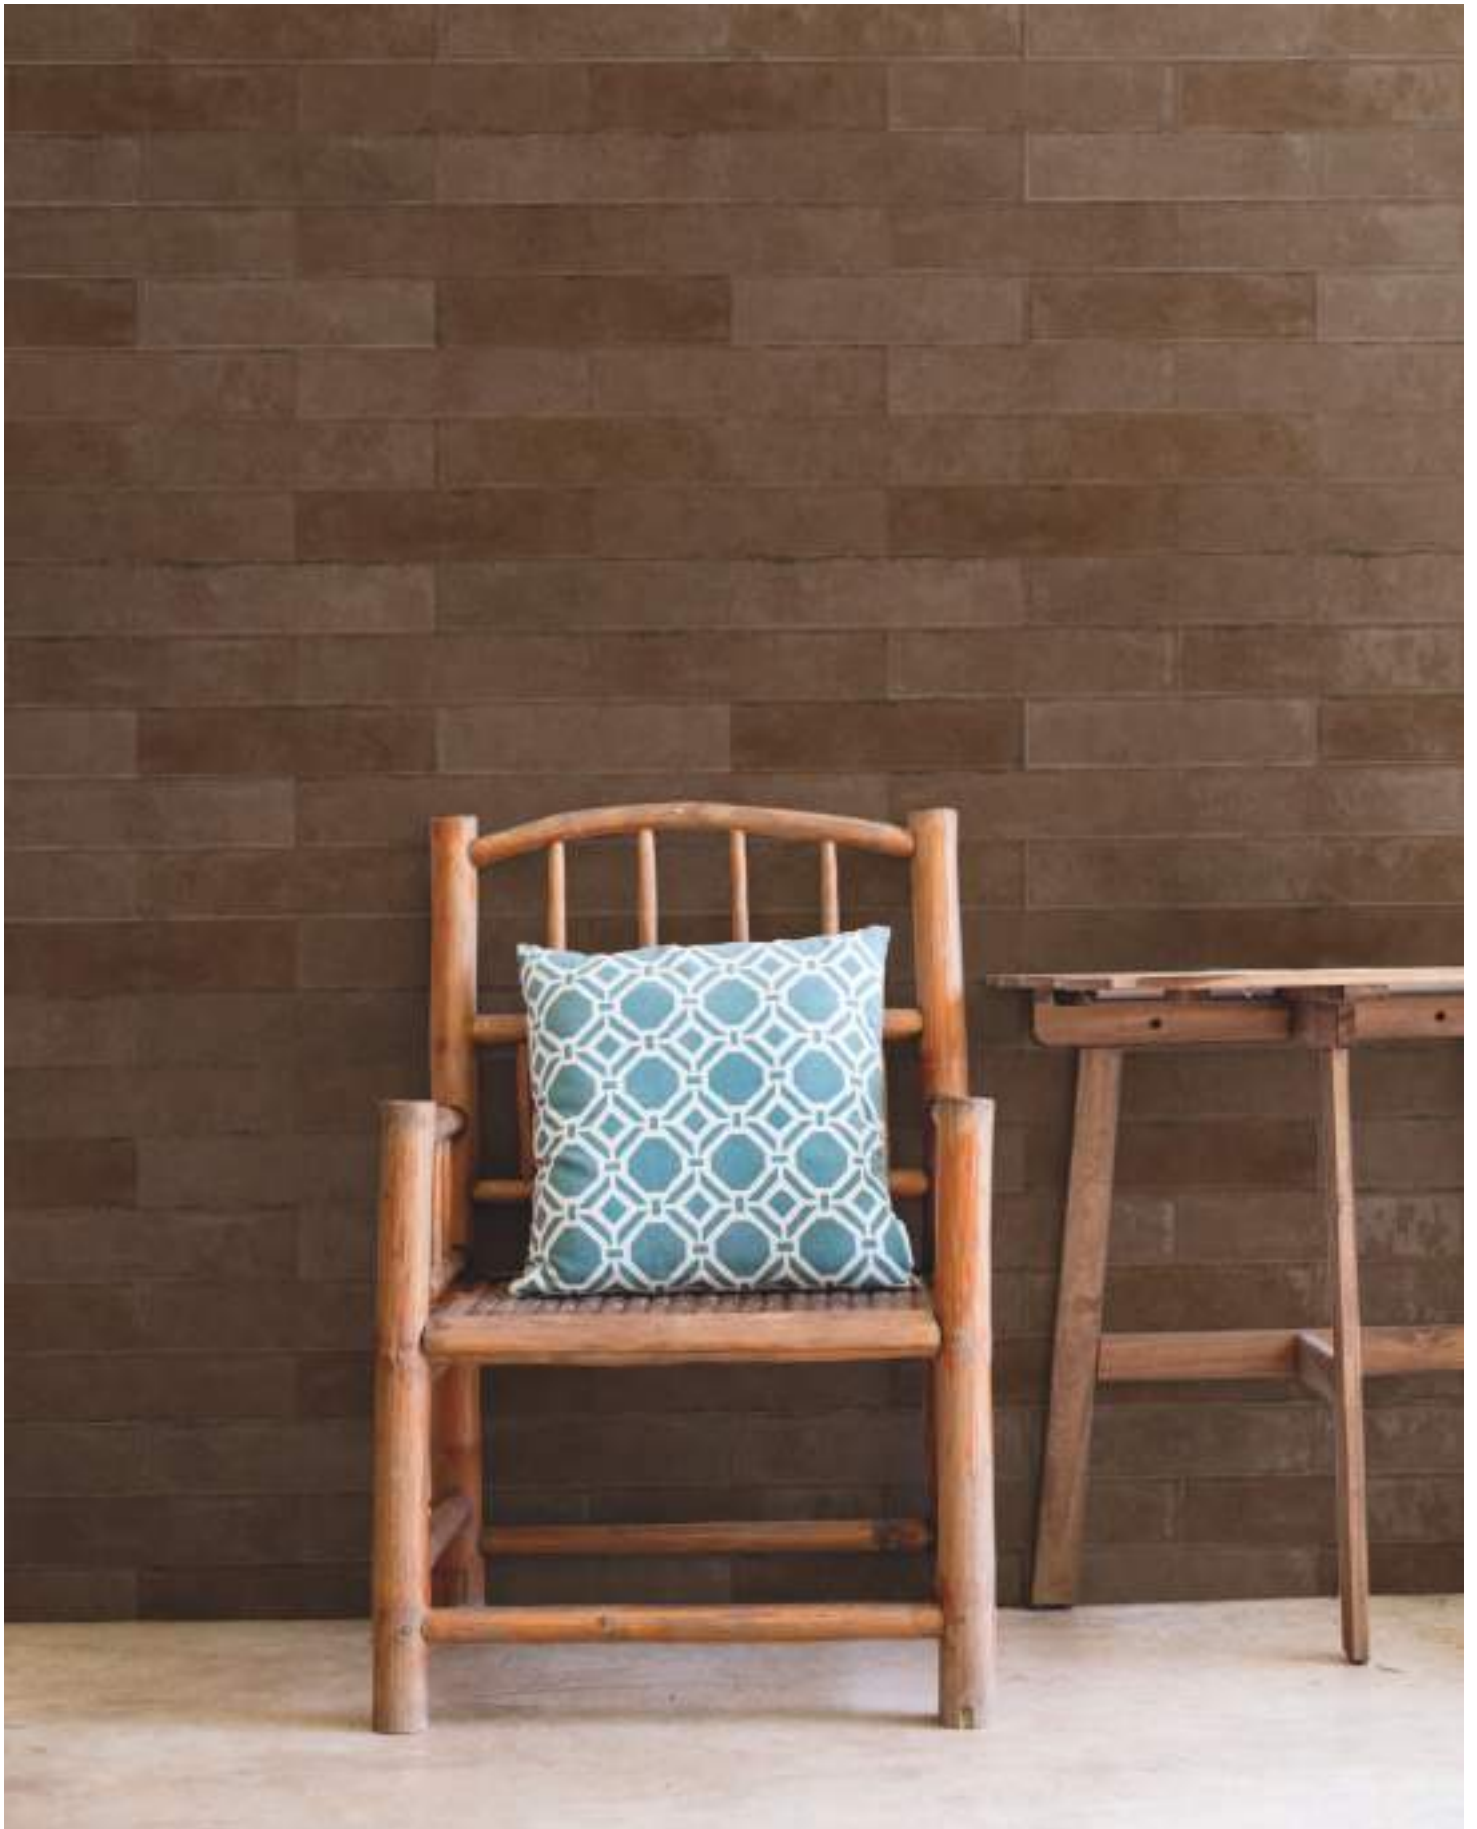

MALLORCA

▽ MALLORCA BROWN 7,5x30 cm | 3"x12"