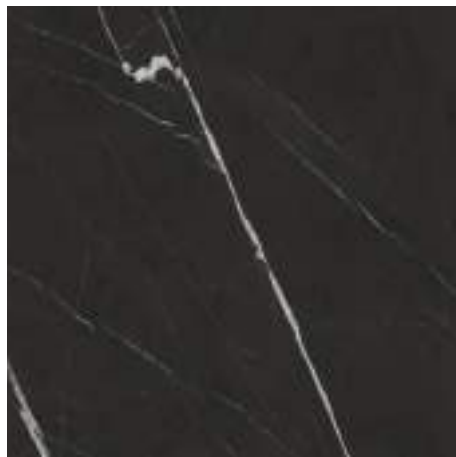

EXCELSIOR

PAVIMENTO | FLOOR TILES

▽ EXCELSIOR WHITE 60x120 cm | 24"x48" ▽ EXCELSIOR BLACK 60x120 cm | 24"x48"

LUXURY
— by photos —

EXCELSIOR

EXCELSIOR | WHITE

EXCELSIOR | BLACK

FORMATOS | SIZES