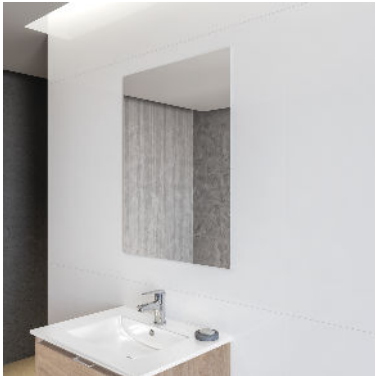

Strohm Teka > Accessories > Mirrors > Mirror >

INCA Mirror

Simple mirror, ideal for use with wall light.

Ref: 117250000

Height	60cm
Width	80cm

 2 years warranty

Technical features

- This mirror is reversible. Can be placed vertically or horizontally
- 5mm Thickness