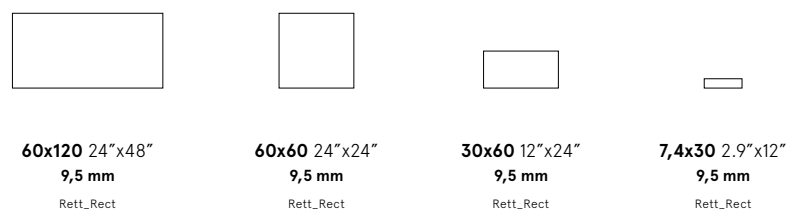

Fondi / Tiles

	Levigato Polished		Matt		Levigato Polished		Matt		Levigato Polished		Matt	
	PZ	KG	PZ	KG	PZ	KG	PZ	KG	PZ	KG	PZ	KG
Puro	66106	64989	66108	66096	66109	66097	66111	72860				
	M 84	M 65	M 70	M 50	M 70	M 50	M 98	M 78				
PZ x BOX	2	2	3	3	6	6	30	30				
MQ x BOX	1,44	1,44	1,08	1,08	1,08	1,08	0,67	0,67				
KG x BOX	33	32,50	24,50	23,53	24	24	15	15				
BOX x PL	32	32	32	32	40	40	42	42				
MQ x PL	46,08	46,08	34,56	34,56	43,20	43,20	28,35	28,35				
KG x PL	1056	1040	784	753	960	960	630	630				

Decori / Decors

Levigato Polished		Matt		Levigato Polished	
PZ	KG	PZ	KG	PZ	KG
72775	72774	66791			
P 23	P 17	P 51			
6	6	6			
0,54	0,54	0,30			
10,20	10,20	10,20			
60	60	64			
32,40	32,40	19,20			
612	612	653