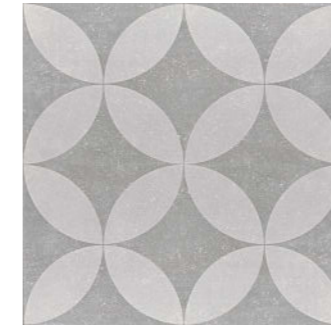

Hardblue Dec 2

100x100 cm RC

100x100x2 cm RC Outdoor20