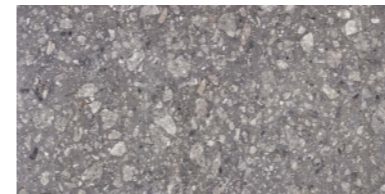

Moon Dark
60x120 cm RC
60x120x2 cm RC Outdoor20